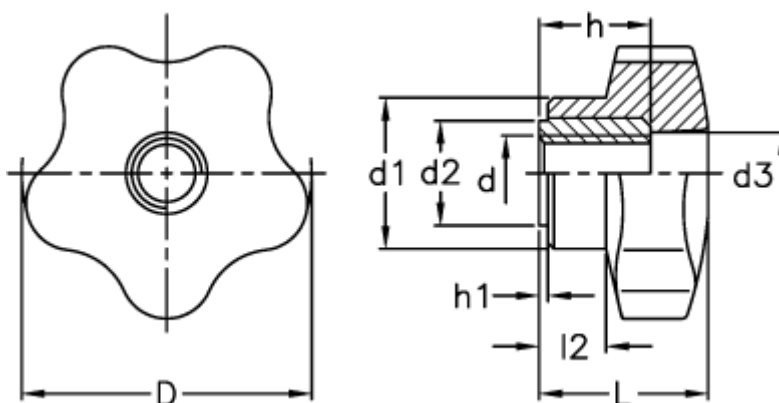

Data Sheet

Article number: 2302067601

Description: E+G Lobe knob
VC.254/50 B-M10

Measures

D = 50

l2 = 15

d1 = 25

d2 = 16

d3 = 13

d 6H = M10

h = 22

h1 = 1.5

L = 34